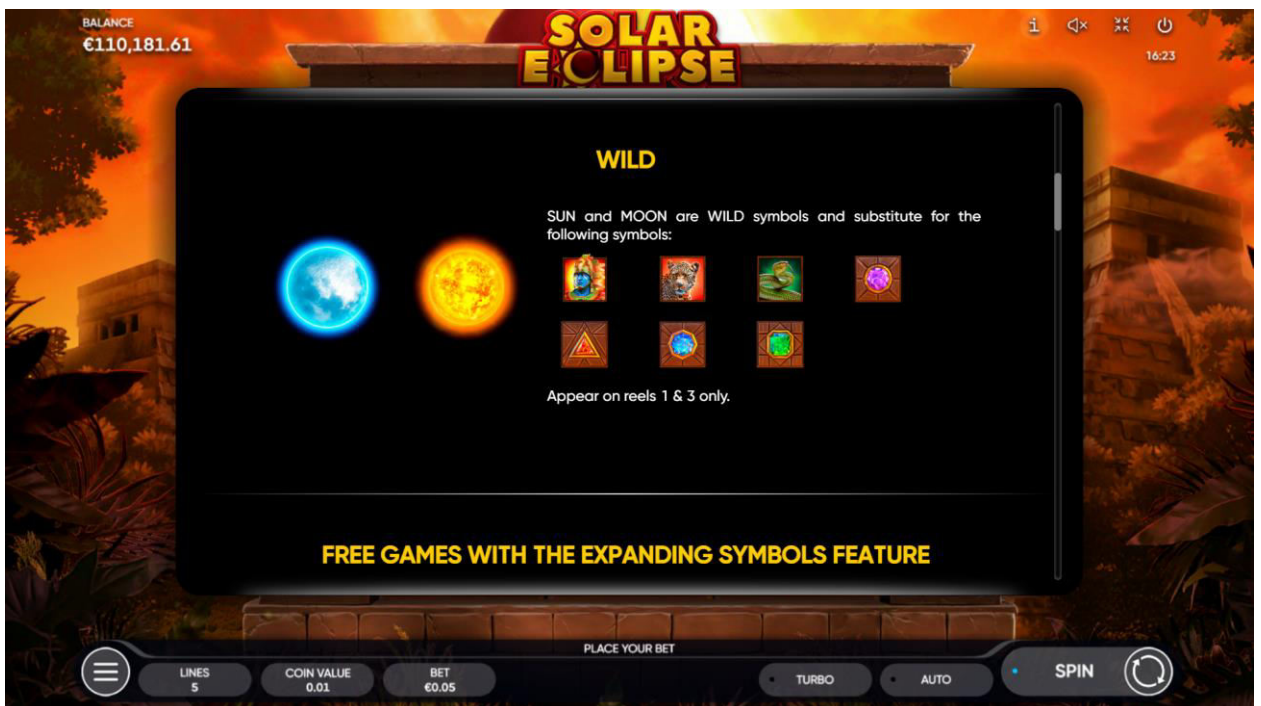

Rang karte	RTP
2	162%
3	121%
4	113%
5	101%
6	100%
7	100%
8	100%

Rang karte	RTP
9	92%
10	78%
J	69%
Q	66%
K	64%
A	42%

Pomoć

BALANCE €110,181.61

SOLAR ECLIPSE

FREE GAMES WITH THE EXPANDING SYMBOLS FEATURE

 When SUN and MOON both appear on the reels, the MOON covers the SUN, which creates a new symbol - SOLAR ECLIPSE - and triggers 20 Free Games with a special expanding symbol. 